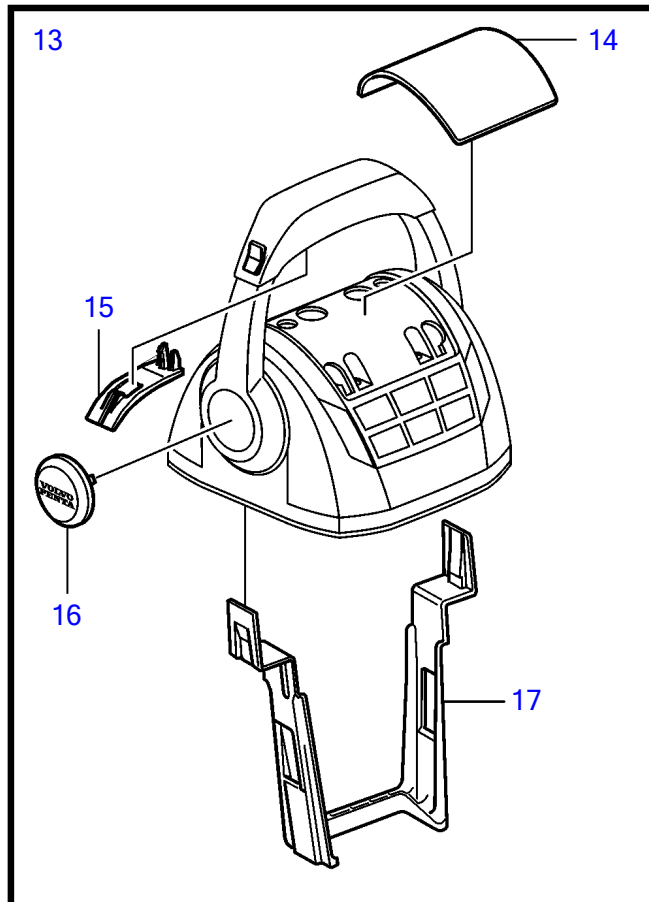

D4-225A-E, D4-260A-E, D4-300A-E

D4-225A-E, D4-260A-E, D4-300A-E

REF	PART NO.	QTY	DESCRIPTION	NOTES
1	21275308	1	Control lever	
	3586259	1	Software	Vodia-programming. This p/n can not be ordered, but will be used for invoicing.
	3586261	1	Software	Warehouse programming. This p/n can not be ordered, but will be used for invoicing.
2	21526920	1	• Spare parts kit, position sensor	
3		1	• • Tensioner	
4		1	• • Spring	
5		1	• • Pin	
6	21526948	1	• Kit, mounting bracket	
7	995042	4	• • Hex. socket screw	
8	994821	4	• • Hex. socket screw	
9	(21461704)	1	• • Bracket	Obsolete part
10		1	• • Gasket	
11	940275	4	• • Washer	
12	984456	4	• • Lock nut	
13	21527169	1	• Kit, plastic parts	
14	(21461681)	1	• • Cover	Obsolete part
15		2	• • Handle	
16		2	• • Hub cap	
17	21461675	1	Cable holder	