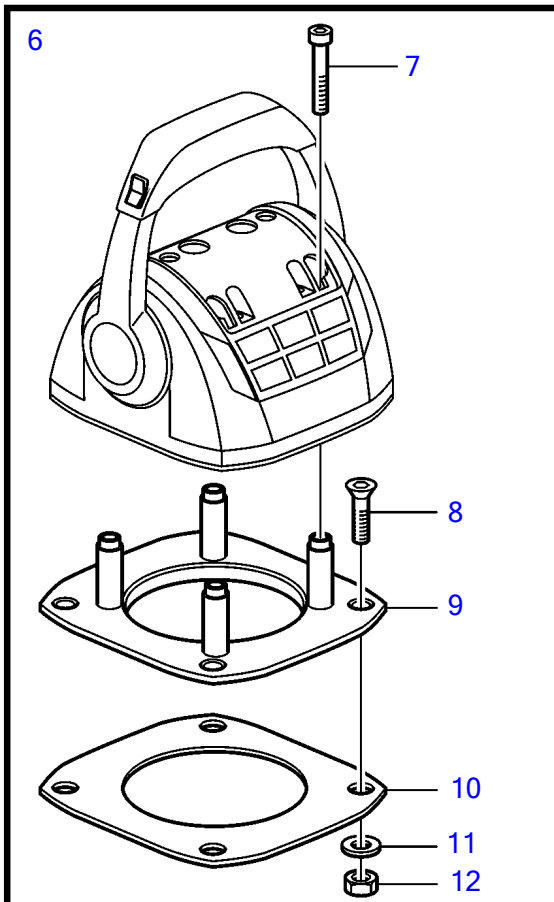

D4-225A-E, D4-260A-E, D4-300A-E

D4-225A-E, D4-260A-E, D4-300A-E

REF	PART NO.	QTY	DESCRIPTION	NOTES
1	21275308	1	Control lever	
	3586259	1	Software	Vodia-programming. This p/n can not be ordered, but will be used for invoicing.
	3586261	1	Software	Warehouse programming. This p/n can not be ordered, but will be used for invoicing.
2	21526920	1	• Spare parts kit, position sensor	
3		1	• • Tensioner	
4		1	• • Spring	
5		1	• • Pin	
6	21526948	1	• Kit, mounting bracket	
7	995042	4	• • Hex. socket screw	
8	994821	4	• • Hex. socket screw	
9	(21461704)	1	• • Bracket	Obsolete part
10		1	• • Gasket	
11	940275	4	• • Washer	
12	984456	4	• • Lock nut	
13	21527169	1	• Kit, plastic parts	
14	(21461681)	1	• • Cover	Obsolete part
15		2	• • Handle	
16		2	• • Hub cap	
17	21461675	1	Cable holder	