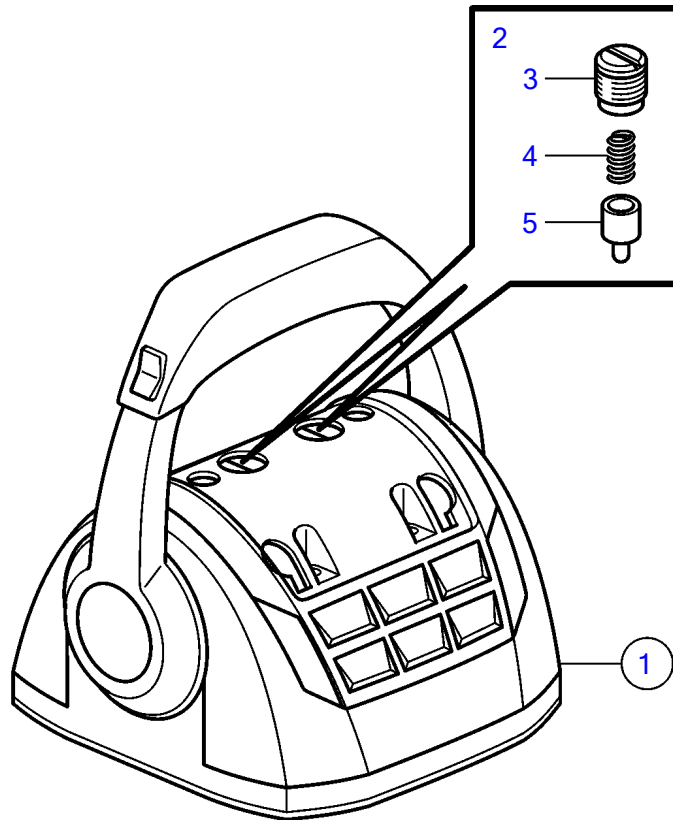

D4-225A-E, D4-260A-E, D4-300A-E

D4-225A-E, D4-260A-E, D4-300A-E

REF	PART NO.	QTY	DESCRIPTION	NOTES
1	21275308	1	Control lever	
	3586259	1	Software	Vodia-programming. This p/n can not be ordered, but will be used for invoicing.
	3586261	1	Software	Warehouse programming. This p/n can not be ordered, but will be used for invoicing.
2	21526920	1	• Spare parts kit, position sensor	
3		1	• • Tensioner	
4		1	• • Spring	
5		1	• • Pin	
6	21526948	1	• Kit, mounting bracket	
7	995042	4	• • Hex. socket screw	
8	994821	4	• • Hex. socket screw	
9	(21461704)	1	• • Bracket	Obsolete part
10		1	• • Gasket	
11	940275	4	• • Washer	
12	984456	4	• • Lock nut	
13	21527169	1	• Kit, plastic parts	
14	(21461681)	1	• • Cover	Obsolete part
15		2	• • Handle	
16		2	• • Hub cap	
17	21461675	1	Cable holder	